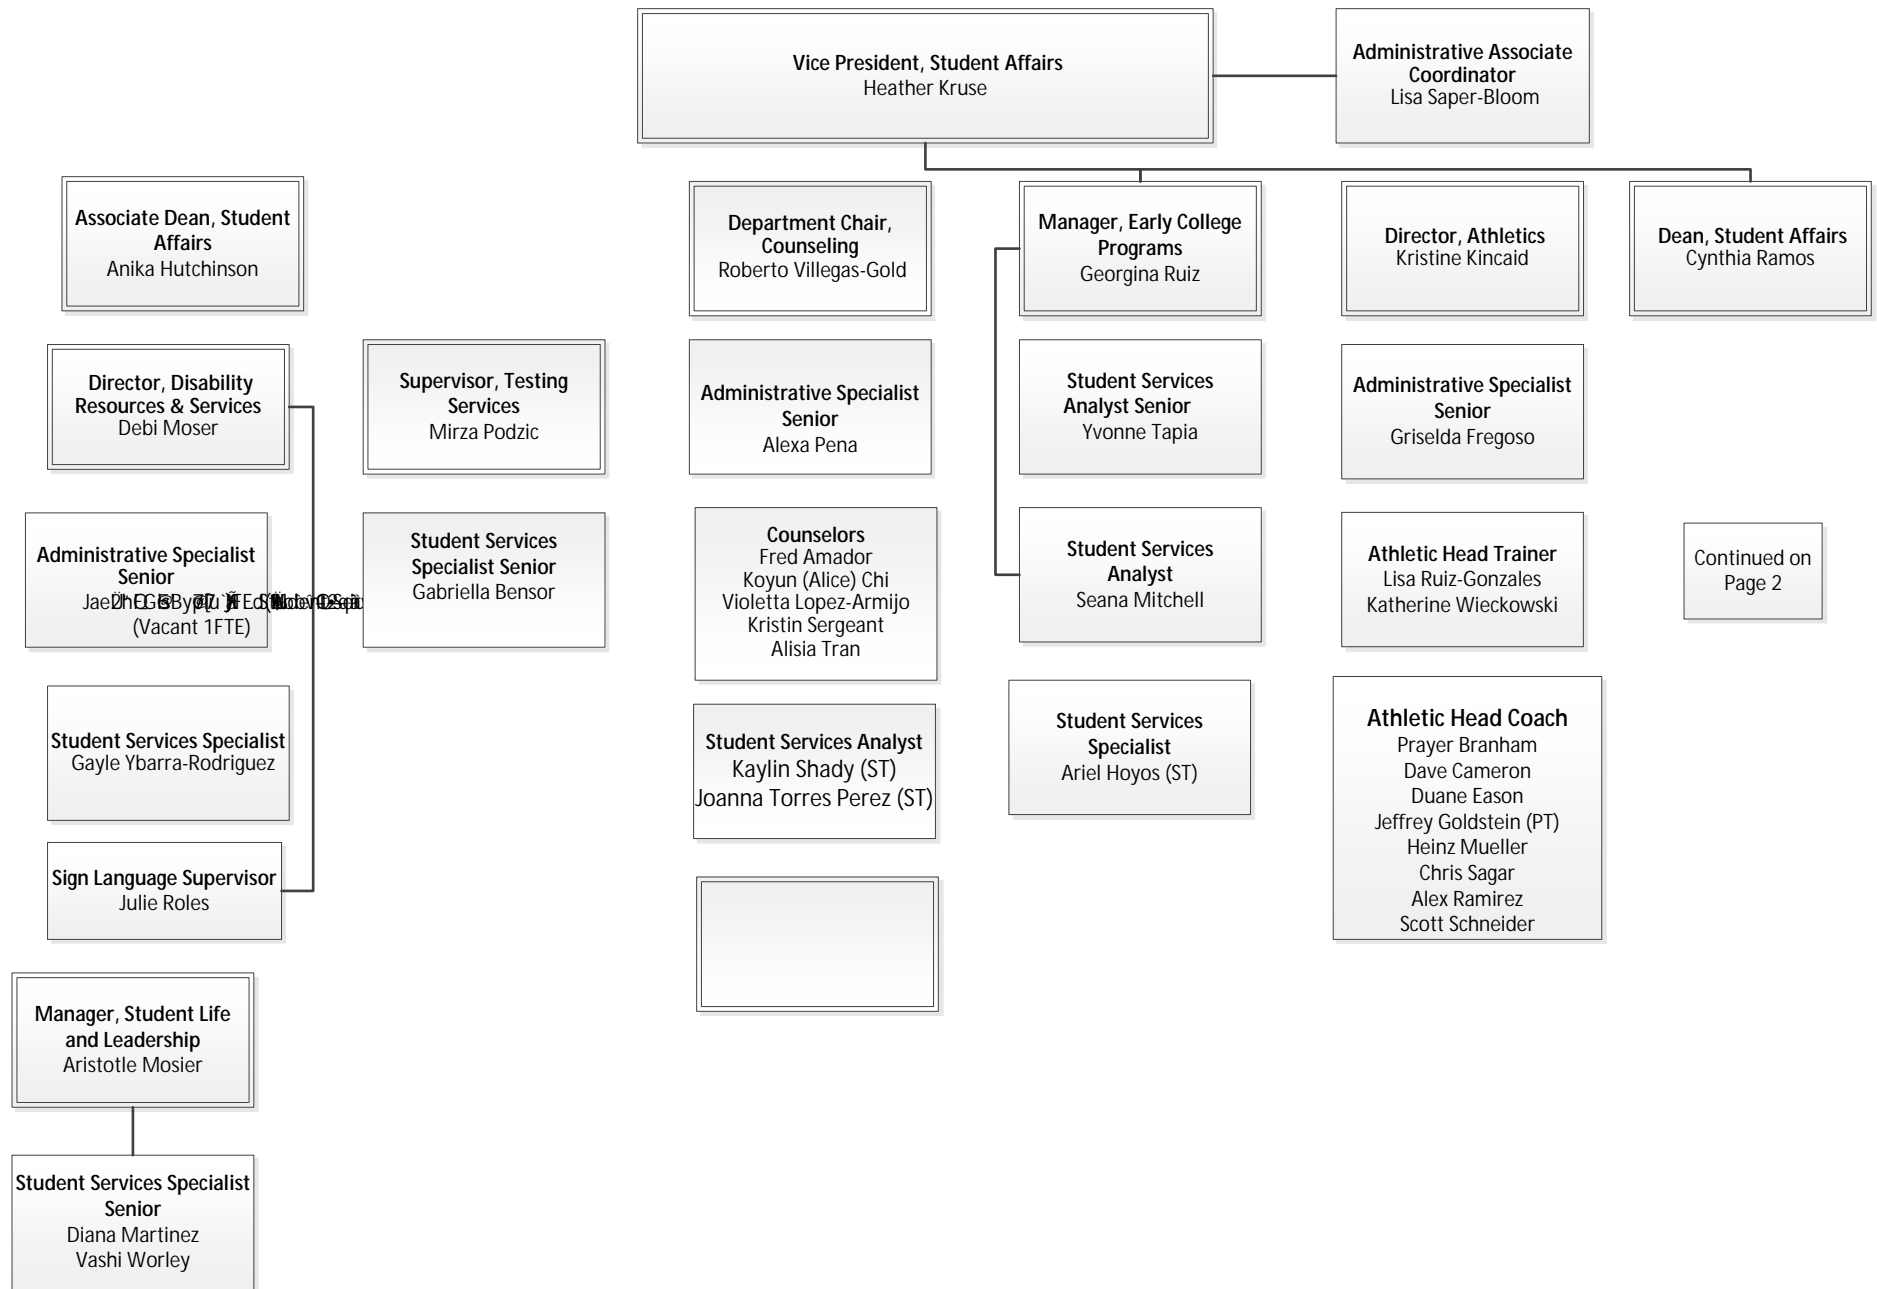

Office of Student Affairs

Continued on
Page 2

Legend
FTE = Full-Time Equivalency
ST = Short-Term

Vice President, Student Affairs
Heather Kruse